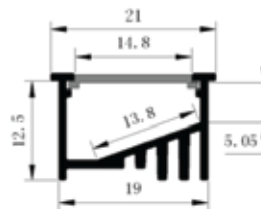

SLOPE RECESSED

ALUMINIUM CHANNEL
PC DIFFUSION
MILKY/ CLEAR OPTION