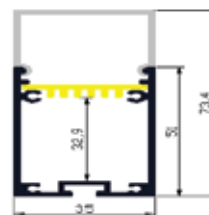

OBLONG SURFACE MOUNTED

ALUMINIUM CHANNEL
PC DIFFUSION
MILKY/ CLEAR OPTION