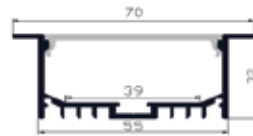

TWO-OBLONG RECESSED

ALUMINIUM CHANNEL
PC DIFFUSION
MILKY/ CLEAR OPTION