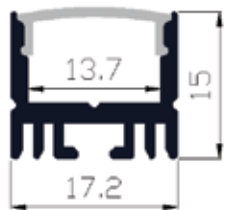

OCTO RECESSED

ALUMINIUM CHANNEL
PC DIFFUSION
MILKY/ CLEAR OPTION