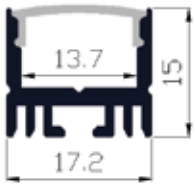

OCTO SUSPENDED

ALUMINIUM CHANNEL
PC DIFFUSION
MILKY/ CLEAR OPTION
HANGING CABLE OPTIONAL