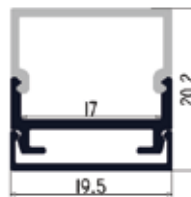

SQUAREOFF SURFACE MOUNTED

ALUMINIUM CHANNEL
PC DIFFUSION
MILKY/ CLEAR OPTION