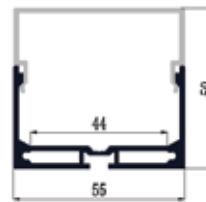

TWO-SQUARE SURFACE MOUNTED

ALUMINIUM CHANNEL
PC DIFFUSION
MILKY/ CLEAR OPTIONAL