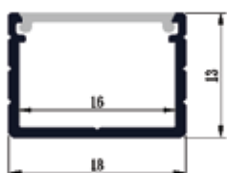

QUAD SURFACE MOUNTED

ALUMINIUM CHANNEL
PC DIFFUSION
MILKY/ CLEAR OPTION