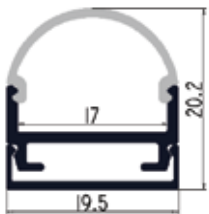

ALLOVER SURFACE MOUNTED

ALUMINIUM CHANNEL
PC DIFFUSION
MILKY/ CLEAR OPTION