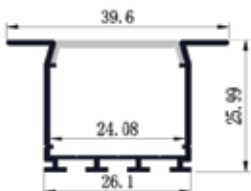

LUNAR RECESSED

ALUMINIUM CHANNEL
PC DIFFUSION
MILKY/ CLEAR OPTION