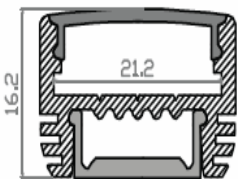

SINK SURFACE MOUNTED

ALUMINIUM CHANNEL
PC DIFFUSION
MILKY/ CLEAR OPTION