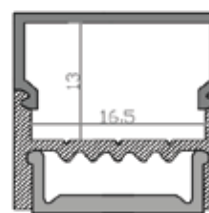

SQUAREWAY SURFACE MOUNTED

ALUMINIUM CHANNEL
PC DIFFUSION
MILKY/ CLEAR OPTION