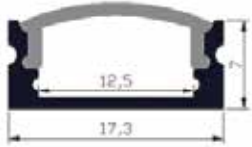

## LOWDOWN SURFACE MOUNTED

ALUMINIUM CHANNEL  
PC DIFFUSION  
MILKY/ CLEAR OPTION  
ROTATABLE BRACKET AVAILABLE  
90° CONNECTER AVAILABLE