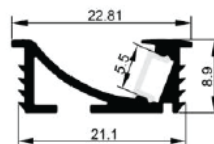

MOHAKA RECESSED

ALUMINIUM CHANNEL
PC DIFFUSION
MILKY/ CLEAR OPTION