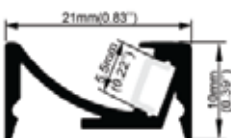

MOHAKA SURFACE MOUNTED

ALUMINIUM CHANNEL
PC DIFFUSION
MILKY/ CLEAR OPTION