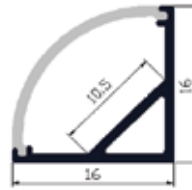

CURVEBALL SURFACE MOUNTED

ALUMINIUM CHANNEL
PC DIFFUSION
MILKY/ CLEAR OPTION
90° CONNECTER AVAILABLE