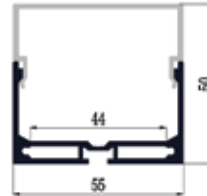

TWO-SQUARE SUSPENDED

ALUMINIUM CHANNEL
PC DIFFUSION
MILKY/ CLEAR OPTION
HANGING CABLE OPTIONAL

* For other suspended profile options please contact the team.